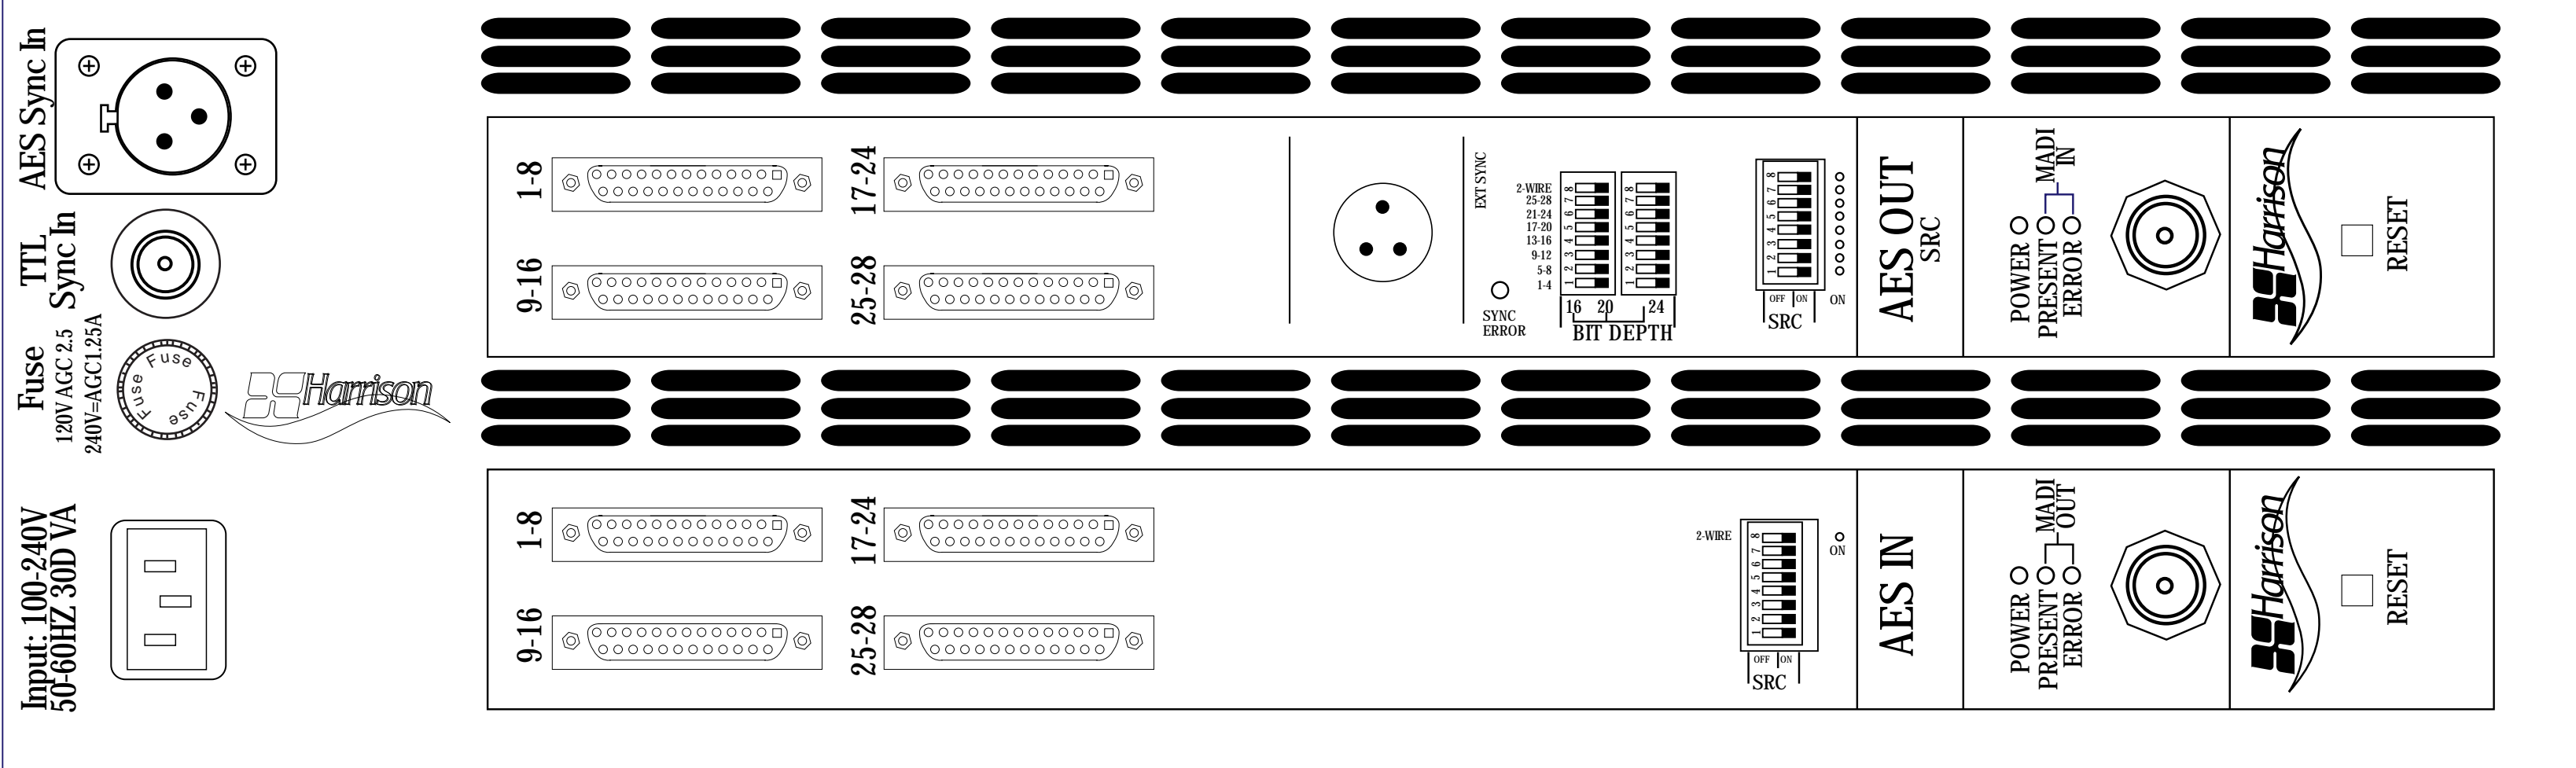

digital.converter

FRONT

REAR